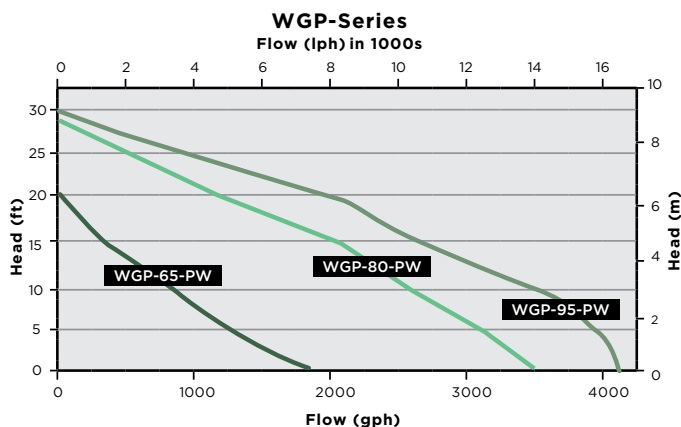

## WGP-Series

Efficient, oil-less direct-drive dual-discharge pumps produce greater pressure, so each can serve two water features simultaneously. Installed either vertically or horizontally, the corrosion-resistant submersible body is designed for non-potable, continuous operation.

- Use vertically or horizontally
- Removable pre-filter for cleaning
- Ideal for filtration, waterfall and streams

WGP-95-PW

WGP-65-PW

WGP SERIES	Item Number	Amps	Watts	Cord (ft)	Submerged Use	Discharge FNPT	Gallons Per Hour (GPH) at height						Shut Off (ft)
							1'	5'	10'	15'	20'	25'	
WGP-65-PW	566409	2	230	16'	✓	1-1/4"	1900	1250	785	325	-	-	20
WGP-80-PW	566417	6.3	700	16'	✓	1-1/4"	3500	3200	2700	2100	1300	695	29.5
WGP-95-PW	566407	6.3	700	16'	✓	1-1/4"	4280	4000	3500	2850	2200	1370	30

### DIMENSIONS (INCHES)

	A	B	C
WGP-65-PW	9.6	8.1	6.35
WGP-80-PW	11.0	8.1	6.35
WGP-95-PW	11.0	8.1	6.35

**Little GIANT®**

Outdoor Living

HOTLINE 888.956.0000

lg-outdoor.com