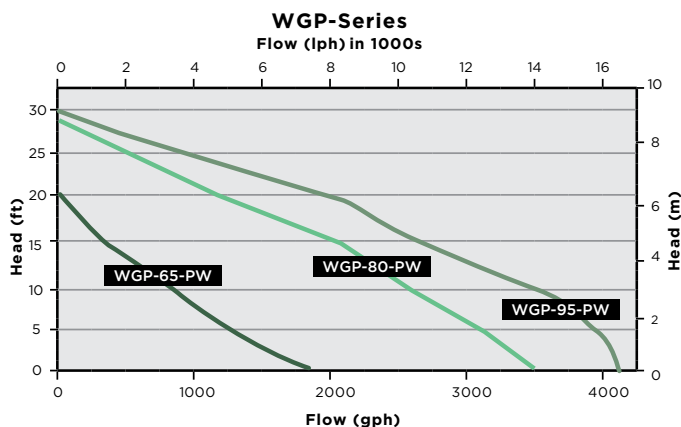

Direct Drive Pumps

WGP-Series

Efficient, oil-less direct-drive dual-discharge pumps produce greater pressure, so each can serve two water features simultaneously. Installed either vertically or horizontally, the corrosion-resistant submersible body is designed for non-potable, continuous operation.

- Use vertically or horizontally
- Removable pre-filter for cleaning
- Ideal for filtration, waterfall and streams

WGP-95-PW

WGP-65-PW

WGP SERIES	Item Number	Amps	Watts	Cord (ft)	Submerged Use	Discharge FNPT	Gallons Per Hour (GPH) at height						Shut Off (ft)
							1'	5'	10'	15'	20'	25'	
WGP-65-PW	566409	2	230	16'	✓	1-1/4"	1900	1250	785	325	-	-	20
WGP-80-PW	566417	6.3	700	16'	✓	1-1/4"	3500	3200	2700	2100	1300	695	29.5
WGP-95-PW	566407	6.3	700	16'	✓	1-1/4"	4280	4000	3500	2850	2200	1370	30

DIMENSIONS (INCHES)

	A	B	C
WGP-65-PW	9.6	8.1	6.35
WGP-80-PW	11.0	8.1	6.35
WGP-95-PW	11.0	8.1	6.35

Little GIANT®

Outdoor Living

HOTLINE 888.956.0000

lg-outdoor.com