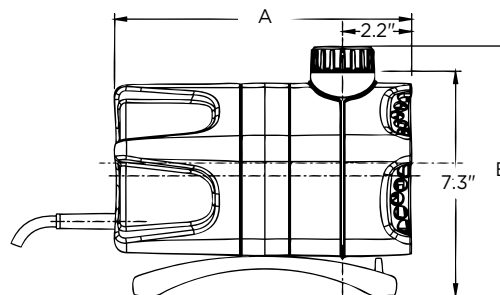

- Use vertically or horizontally
- Removable pre-filter for cleaning
- Ideal for filtration, waterfall and streams

WGP-95-PW

WGP-65-PW

WGP SERIES	Item Number	Amps	Watts	Cord (ft)	Submerged Use	Discharge FNPT	Gallons Per Hour (GPH) at height						Shut Off (ft)
							1'	5'	10'	15'	20'	25'	
WGP-65-PW	566409	2	230	16'	✓	1-1/4"	1900	1250	785	325	-	-	20
WGP-80-PW	566417	6.3	700	16'	✓	1-1/4"	3500	3200	2700	2100	1300	695	29.5
WGP-95-PW	566407	6.3	700	16'	✓	1-1/4"	4280	4000	3500	2850	2200	1370	30

### DIMENSIONS (INCHES)

	A	B	C
WGP-65-PW	9.6	8.1	6.35
WGP-80-PW	11.0	8.1	6.35
WGP-95-PW	11.0	8.1	6.35

**Little GIANT®**

Outdoor Living

HOTLINE 888.956.0000

lg-outdoor.com