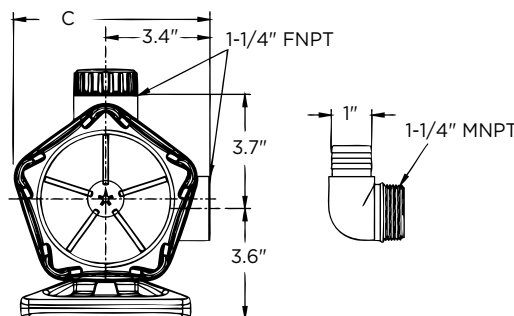

- Use vertically or horizontally
- Removable pre-filter for cleaning
- Ideal for filtration, waterfall and streams

WGP-95-PW

WGP-65-PW

WGP SERIES	Item Number	Amps	Watts	Cord (ft)	Submerged Use	Discharge FNPT	Gallons Per Hour (GPH) at height						Shut Off (ft)
							1'	5'	10'	15'	20'	25'	
WGP-65-PW	566409	2	230	16'	✓	1-1/4"	1900	1250	785	325	-	-	20
WGP-80-PW	566417	6.3	700	16'	✓	1-1/4"	3500	3200	2700	2100	1300	695	29.5
WGP-95-PW	566407	6.3	700	16'	✓	1-1/4"	4280	4000	3500	2850	2200	1370	30

DIMENSIONS (INCHES)

	A	B	C
WGP-65-PW	9.6	8.1	6.35
WGP-80-PW	11.0	8.1	6.35
WGP-95-PW	11.0	8.1	6.35

Little GIANT®

Outdoor Living

HOTLINE 888.956.0000

lg-outdoor.com