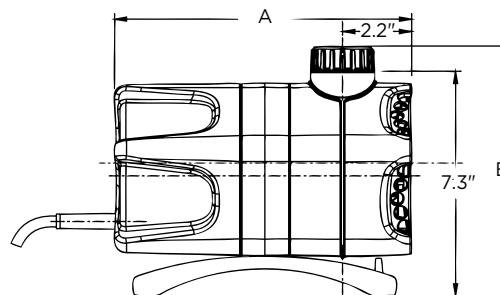

- Use vertically or horizontally
- Removable pre-filter for cleaning
- Ideal for filtration, waterfall and streams

WGP-95-PW

WGP-65-PW

WGP SERIES	Item Number	Amps	Watts	Cord (ft)	Submerged Use	Discharge FNPT	Gallons Per Hour (GPH) at height						Shut Off (ft)
							1'	5'	10'	15'	20'	25'	
WGP-65-PW	566409	2	230	16'	✓	1-1/4"	1900	1250	785	325	-	-	20
WGP-80-PW	566417	6.3	700	16'	✓	1-1/4"	3500	3200	2700	2100	1300	695	29.5
WGP-95-PW	566407	6.3	700	16'	✓	1-1/4"	4280	4000	3500	2850	2200	1370	30

DIMENSIONS (INCHES)

	A	B	C
WGP-65-PW	9.6	8.1	6.35
WGP-80-PW	11.0	8.1	6.35
WGP-95-PW	11.0	8.1	6.35

Little GIANT®

Outdoor Living

HOTLINE 888.956.0000

lg-outdoor.com