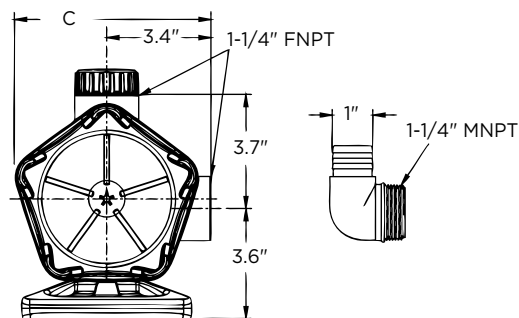

- Use vertically or horizontally
- Removable pre-filter for cleaning
- Ideal for filtration, waterfall and streams

WGP-95-PW

WGP-65-PW

WGP SERIES	Item Number	Amps	Watts	Cord (ft)	Submerged Use	Discharge FNPT	Gallons Per Hour (GPH) at height						Shut Off (ft)
							1'	5'	10'	15'	20'	25'	
WGP-65-PW	566409	2	230	16'	✓	1-1/4"	1900	1250	785	325	-	-	20
WGP-80-PW	566417	6.3	700	16'	✓	1-1/4"	3500	3200	2700	2100	1300	695	29.5
WGP-95-PW	566407	6.3	700	16'	✓	1-1/4"	4280	4000	3500	2850	2200	1370	30

### DIMENSIONS (INCHES)

	A	B	C
WGP-65-PW	9.6	8.1	6.35
WGP-80-PW	11.0	8.1	6.35
WGP-95-PW	11.0	8.1	6.35

**Little GIANT®**

Outdoor Living

HOTLINE 888.956.0000

lg-outdoor.com