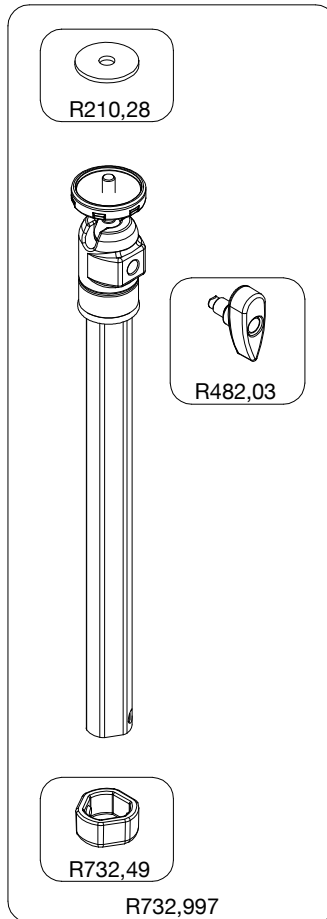

Manfrotto

PROFESSIONAL CAMERA SUPPORTS

ART. 7322YB

For serial number
from T0315574

R732,39B

R732,01

R732,38

R730,29

TO BE MOUNTED
ON TUBES

R732,18

R730,17

TO BE MOUNTED
ON TUBES

R732,40B

R210,28

R482,03

R732,49