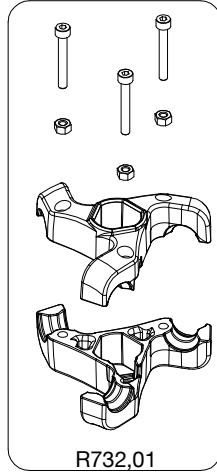

Manfrotto

PROFESSIONAL CAMERA SUPPORTS

ART. 7322YB

For serial number
from T0315574

R732,39B

R732,01

R732,38

R730,29

TO BE MOUNTED
ON TUBES

R732,18

R730,17

TO BE MOUNTED
ON TUBES

R732,40B

R210,28

R482,03

R732,49

R732,997

R732,19

R732,41B

R732,20

R732,42B

R732,17
Set of 3