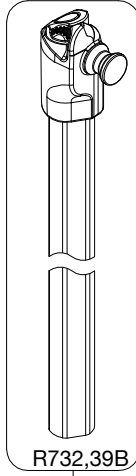

Manfrotto

PROFESSIONAL CAMERA SUPPORTS

ART. 7322YB

For serial number
from T0315574

R732,39B

R732,01

R732,38

R730,29

TO BE MOUNTED
ON TUBES

R732,18

R730,17

TO BE MOUNTED
ON TUBES

R732,40B

R210,28

R482,03

R732,49

R732,997

R732,19

R732,41B

R732,20

R732,42B

R732,17
Set of 3