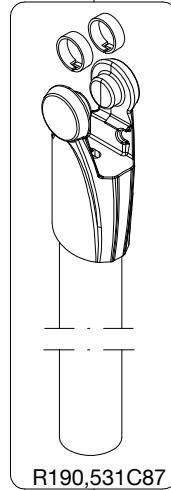

ART. 190XV

For serial number
from A1588573

R190,518

R190,530

R190,522C87

R190,521C87

R458,39

R190,534C01

R190,531C87

R190,528

R190,510XB

R190,320

Tool (TORX T25) included in :
- Spare part R055,399C87
- Spare part R190,499C87

R055,399C87

R190,523

R190,527

R190,427

R190,389B

R190,499C87

R190,524

R190,390B

R190,526 Set of 3