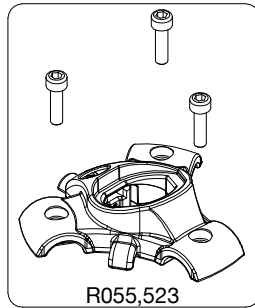

Manfrotto

PROFESSIONAL CAMERA SUPPORTS

ART. 055XDB

For serial number from A1612001

R190,518

R055,526

R055,523

R055,524

R055,522

R458,39

R055,519B

R055,517

R055,529B

R390,32

Tool (TORX T25) included in :
 - Spare part R055,70
 - Spare part R055,69

R055,70

R055,68

R055,527B

R055,69

R055,68

R055,528B

R055,520 Set of 3