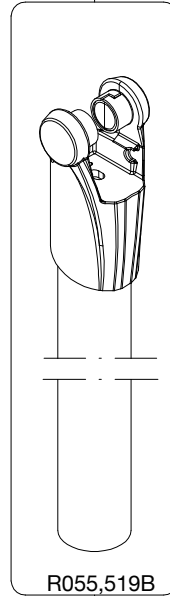

Manfrotto

PROFESSIONAL CAMERA SUPPORTS

ART. 055XDB

For serial number from A1612001

R190,518

R055,526

R055,523

R055,524

R055,522

R458,39

R055,519B

R055,517

R055,529B

R390,32

Tool (TORX T25) included in :
 - Spare part R055,70
 - Spare part R055,69

R055,70

R055,68

R055,527B

R055,69

R055,68

R055,528B

R055,520 Set of 3