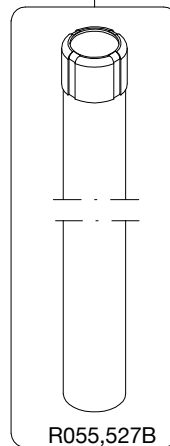

Manfrotto

PROFESSIONAL CAMERA SUPPORTS

ART. 055XDB

For serial number from A1612001

R190,518

R055,526

R055,523

R055,524

R055,522

R458,39

R055,519B

R055,517

R055,529B

R390,32

Tool (TORX T25) included in :
 - Spare part R055,70
 - Spare part R055,69

R055,70

R055,68

R055,527B

R055,69

R055,68

R055,528B

R055,520 Set of 3