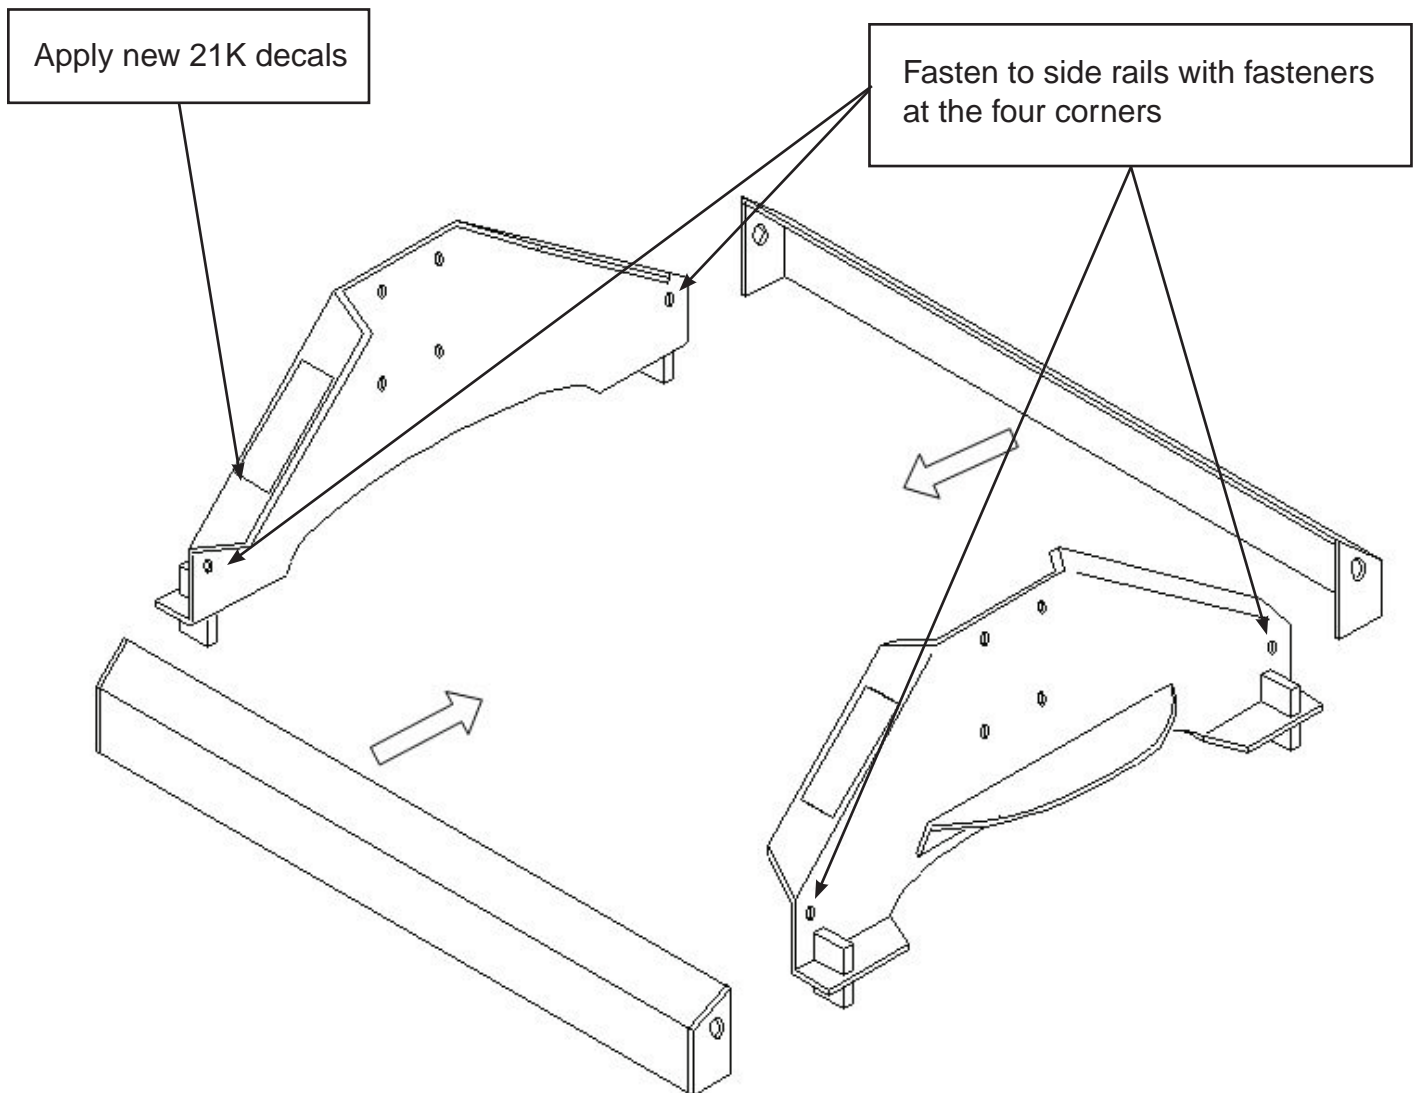

Demco Hijacker

8-12
HJ26051 rev 0

5th Wheel Hitch

6051 21K PREMIER SERIES

STATIONARY UPGRADE KIT

READ *complete manual CAREFULLY
BEFORE attempting operation.*

Doing Our Best to Provide You the Best

MANUAL
OPERATORS

6051 21K Upgrade Kit Assembly Instructions

The addition of these side load brackets to the Premier/UL and SL series fifth wheel hitches will boost the overall capacity rating of the hitch from 16,000 lbs. to 21,000 lbs. towing capacity.

1. Loosely assemble complete fifth wheel hitch assembly and attach the 5991 brackets, using fasteners provided in kit, to the side rails in front of and behind the hitch as shown below.
2. Replace the 16K decals with the new 21K decals that are provided with the upgrade kit over top of existing decals.
3. Tighten all bolts.

6051 Parts Breakdown

5991 Parts Breakdown

ITEM	PART #	QTY	DESCRIPTION
1	00085	4	.50 FLAT WASHER
2	00967	4	BOLT, .50NC X 1.25
3	02178	4	NUT, .50NC LOCK, NY. INSERT
4	14535-30	2	21K BRACE

Please order replacement parts by PART NO. and DESCRIPTION.