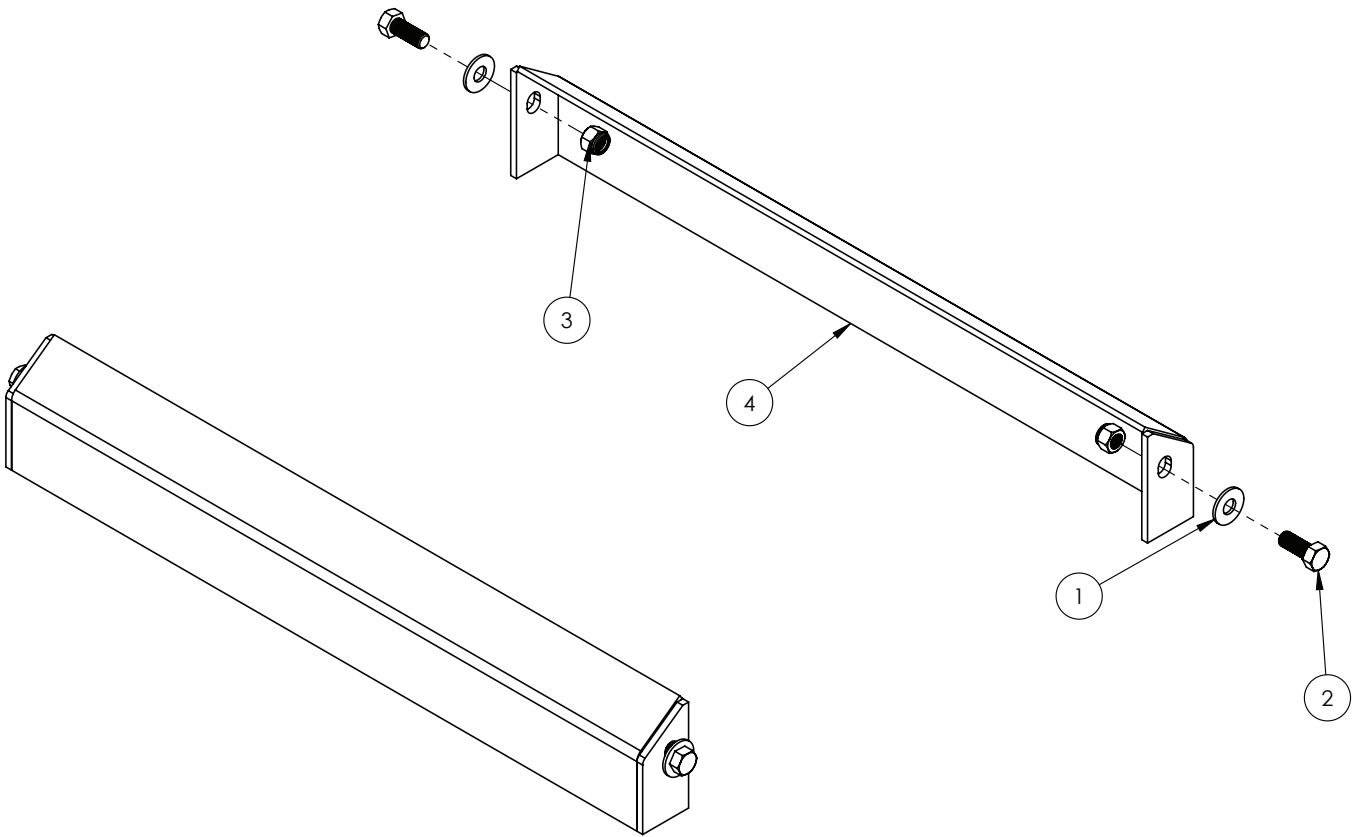

Demco Hijacker

8-12
HJ26051 rev 0

5th Wheel Hitch

6051 21K PREMIER SERIES

STATIONARY UPGRADE KIT

READ *complete manual CAREFULLY
BEFORE attempting operation.*

Doing Our Best to Provide You the Best

MANUAL
OPERATORS

6051 21K Upgrade Kit Assembly Instructions

The addition of these side load brackets to the Premier/UL and SL series fifth wheel hitches will boost the overall capacity rating of the hitch from 16,000 lbs. to 21,000 lbs. towing capacity.

1. Loosely assemble complete fifth wheel hitch assembly and attach the 5991 brackets, using fasteners provided in kit, to the side rails in front of and behind the hitch as shown below.
2. Replace the 16K decals with the new 21K decals that are provided with the upgrade kit over top of existing decals.
3. Tighten all bolts.

6051 Parts Breakdown

5991 Parts Breakdown

ITEM	PART #	QTY	DESCRIPTION
1	00085	4	.50 FLAT WASHER
2	00967	4	BOLT, .50NC X 1.25
3	02178	4	NUT, .50NC LOCK, NY. INSERT
4	14535-30	2	21K BRACE

Please order replacement parts by PART NO. and DESCRIPTION.